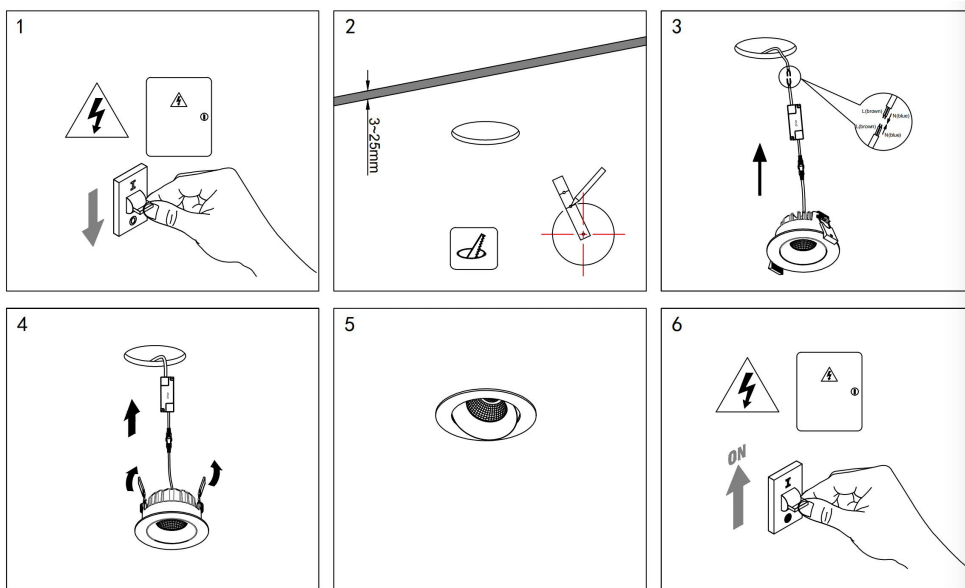

EMILUX LIGHTING TECHNOLOGY CO.,LTD

Factory Add:A building,guanhuang road 1#,hengjiaotuo village,gaobu Town,DongGuan City,GuangDong Province,China.523269

[Http://www.emiluxled.com](http://www.emiluxled.com), info@emiluxled.com

● Installation: (Notes on installation and wiring)

Please pay more attention to the below instructions while installation, in order to avoid any possible Fire Hazard, Electric Shock or Personal harm。

Instructions:

1. Cut off Electricity before installation.
2. The product only used in DRY environment
3. Please do not block any objects on the lamp (distance scale within 70mm), which will definitely affect heat emission while lamp's working
4. Please double check before getting electricity on if wiring is 100% OK, make sure Voltage for lamp is right and no Short-Circuit.

● Wiring:

The Lamp can be directly connected to City Electric Supply and there'll be detailed User's Manual and Wiring Diagram.