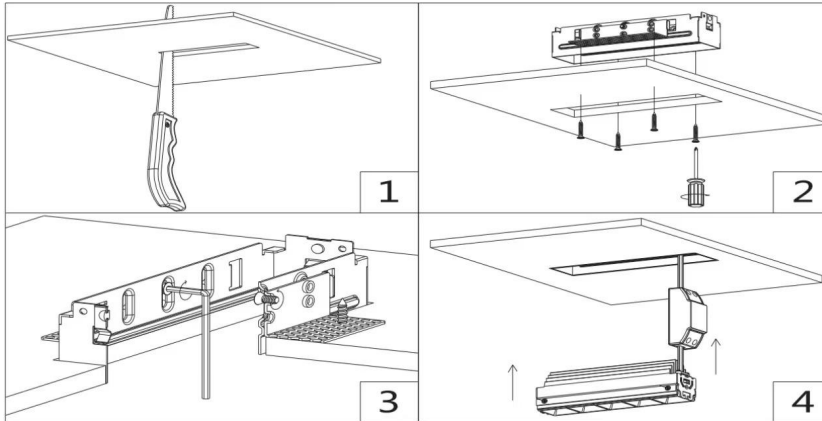

EMILUX LIGHTING TECHNOLOGY CO.,LTD

Factory Add:A building,guanhuang road 1#,hengjiaotuo village,gaobu Town,DongGuan City,GuangDong Province,China.523269

[Http://www.emiluxled.com](http://www.emiluxled.com), info@emiluxled.com

● Installation: (Notes on installation and wiring)

Please pay more attention to the below instructions while installation, in order to avoid any possible Fire Hazard, Electric Shock or Personal harm。

Instructions:

1. Cut off Electricity before installation.
2. The product only used in DRY environment
3. Please do not block any objects on the lamp (distance scale within 70mm), which will definitely affect heat emission while lamp's working
4. Please double check before getting electricity on if wiring is 100% OK, make sure Voltage for lamp is right and no Short-Circuit.

● Wiring:

The Lamp can be directly connected to City Electric Supply and there'll be detailed User's Manual and Wiring Diagram.